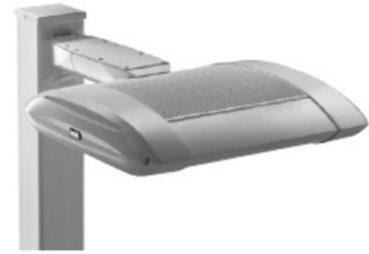

# The Edge Series LED Area Light Type 4 Medium, Adjustable Arm, 60 LED Count, 120-277V

**Part Number:** P-LED-4074

**Description:** ARE-EDG-4M-AA-06-E-UL-SV-700 The Edge Series Area Light

**Price:** \$267.54

## Detailed Description

This Edge Series area light is used throughout the wash site to provide exceptional outdoor lighting. The area light has a slim, low profile design with a weathertight, integral driver compartment. It has a Type 4 Medium optic and adjustable arm mounting. This light has a 60 LED count and universal 120-277V voltage rating. It comes in silver and is made of a rugged die cast aluminum material.

## Specifications

- Voltage Rating: 120-277 VAC
- LED Count: 60
- CRI: Minimum 70 CRI
- Drive Current: 700 mA
- Color: Silver
- Material: Rugged Die Cast Aluminum