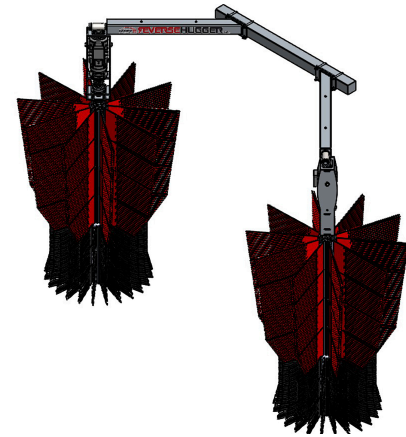

Electric Reverse Hugger™ Side Washers (Set) - Exit Facing, 75" Height

Part Number: E-SW-101-NC-EL-A

Description: Featuring a pendulum swing for adaptive cleaning and alternate brush rotation, these units provide close, safe, and efficient cleaning for vehicle sides and rear surfaces. Designed for 5" small core brushes with 75" height (cloth and combo unit sold separately)

Price: \$10,800.0

Detailed Description

The Electric Reverse Hugger™ Side Washers (Set) represents an **advanced friction cleaning solution designed to elevate wash quality** in automatic car wash tunnels. These exit-facing side washers incorporate the highest quality foam and soft cloth brush material (Please Note: cloth is sold separately) paired with a robust and simple operating mechanism.

A key innovation of the Reverse Hugger™ system is its pendulum swing motion. This intelligent design allows the brush's action to dynamically adjust to the unique contours and shape of customer vehicles, ensuring a **consistently close, safe, and highly efficient wash performance across the sides and rear surfaces**. The alternate rotation of the brushes further enhances cleaning effectiveness, ensuring more dirt is captured and tough-to-reach rear surfaces receive thorough attention.

This model features an electric drive for reliable and powerful operation. Installation is notably fast and straightforward, requiring only 4 vertical bolts to U-bolt the unit to the top of any compatible Mitter or Tommy combo module (note: the combo unit for mounting is not included). The system comes as a set, including two arms, brush drives, and necessary fittings. It is specifically designed to utilize 5" small core brushes with increased cloth density and offers an impressive 75" brush height for comprehensive coverage. Hydraulic version: [E-SW-101-NC-A](#).